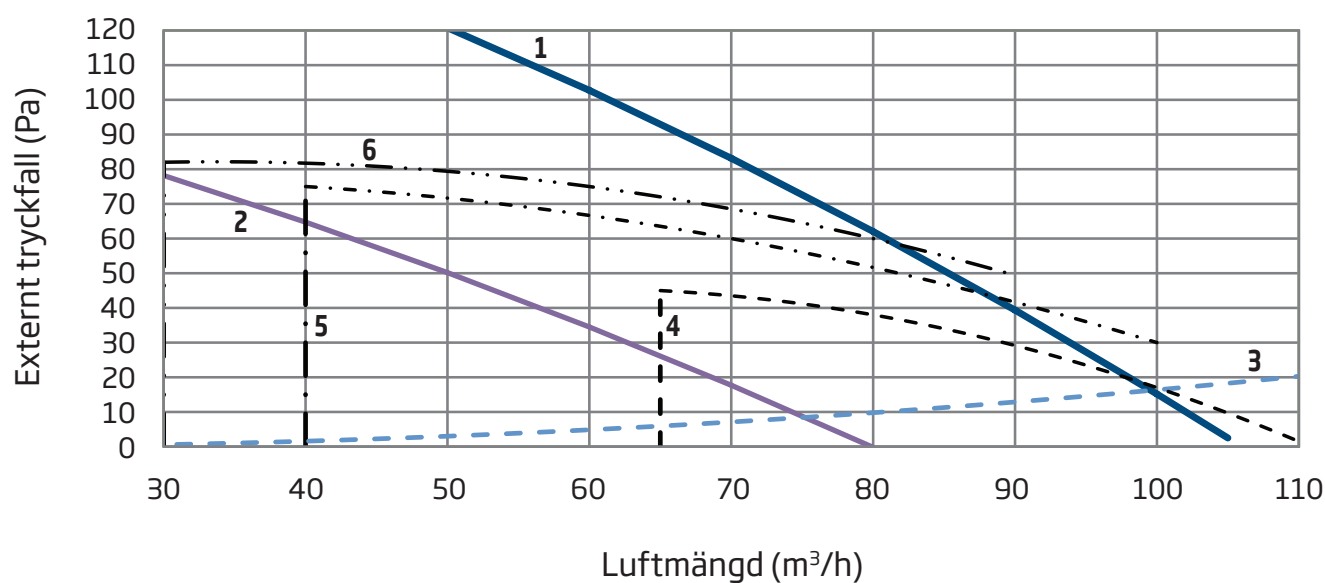

X-VENT 100 TRYCKKARAKTERISTIK

- 1: 35 dB(A)
- 2: 30 dB(A)
- 3: Fasadgaller
- 4: 1000 Ws/m³
- 5: 1200 Ws/m³
- 6: 1400 Ws/m³